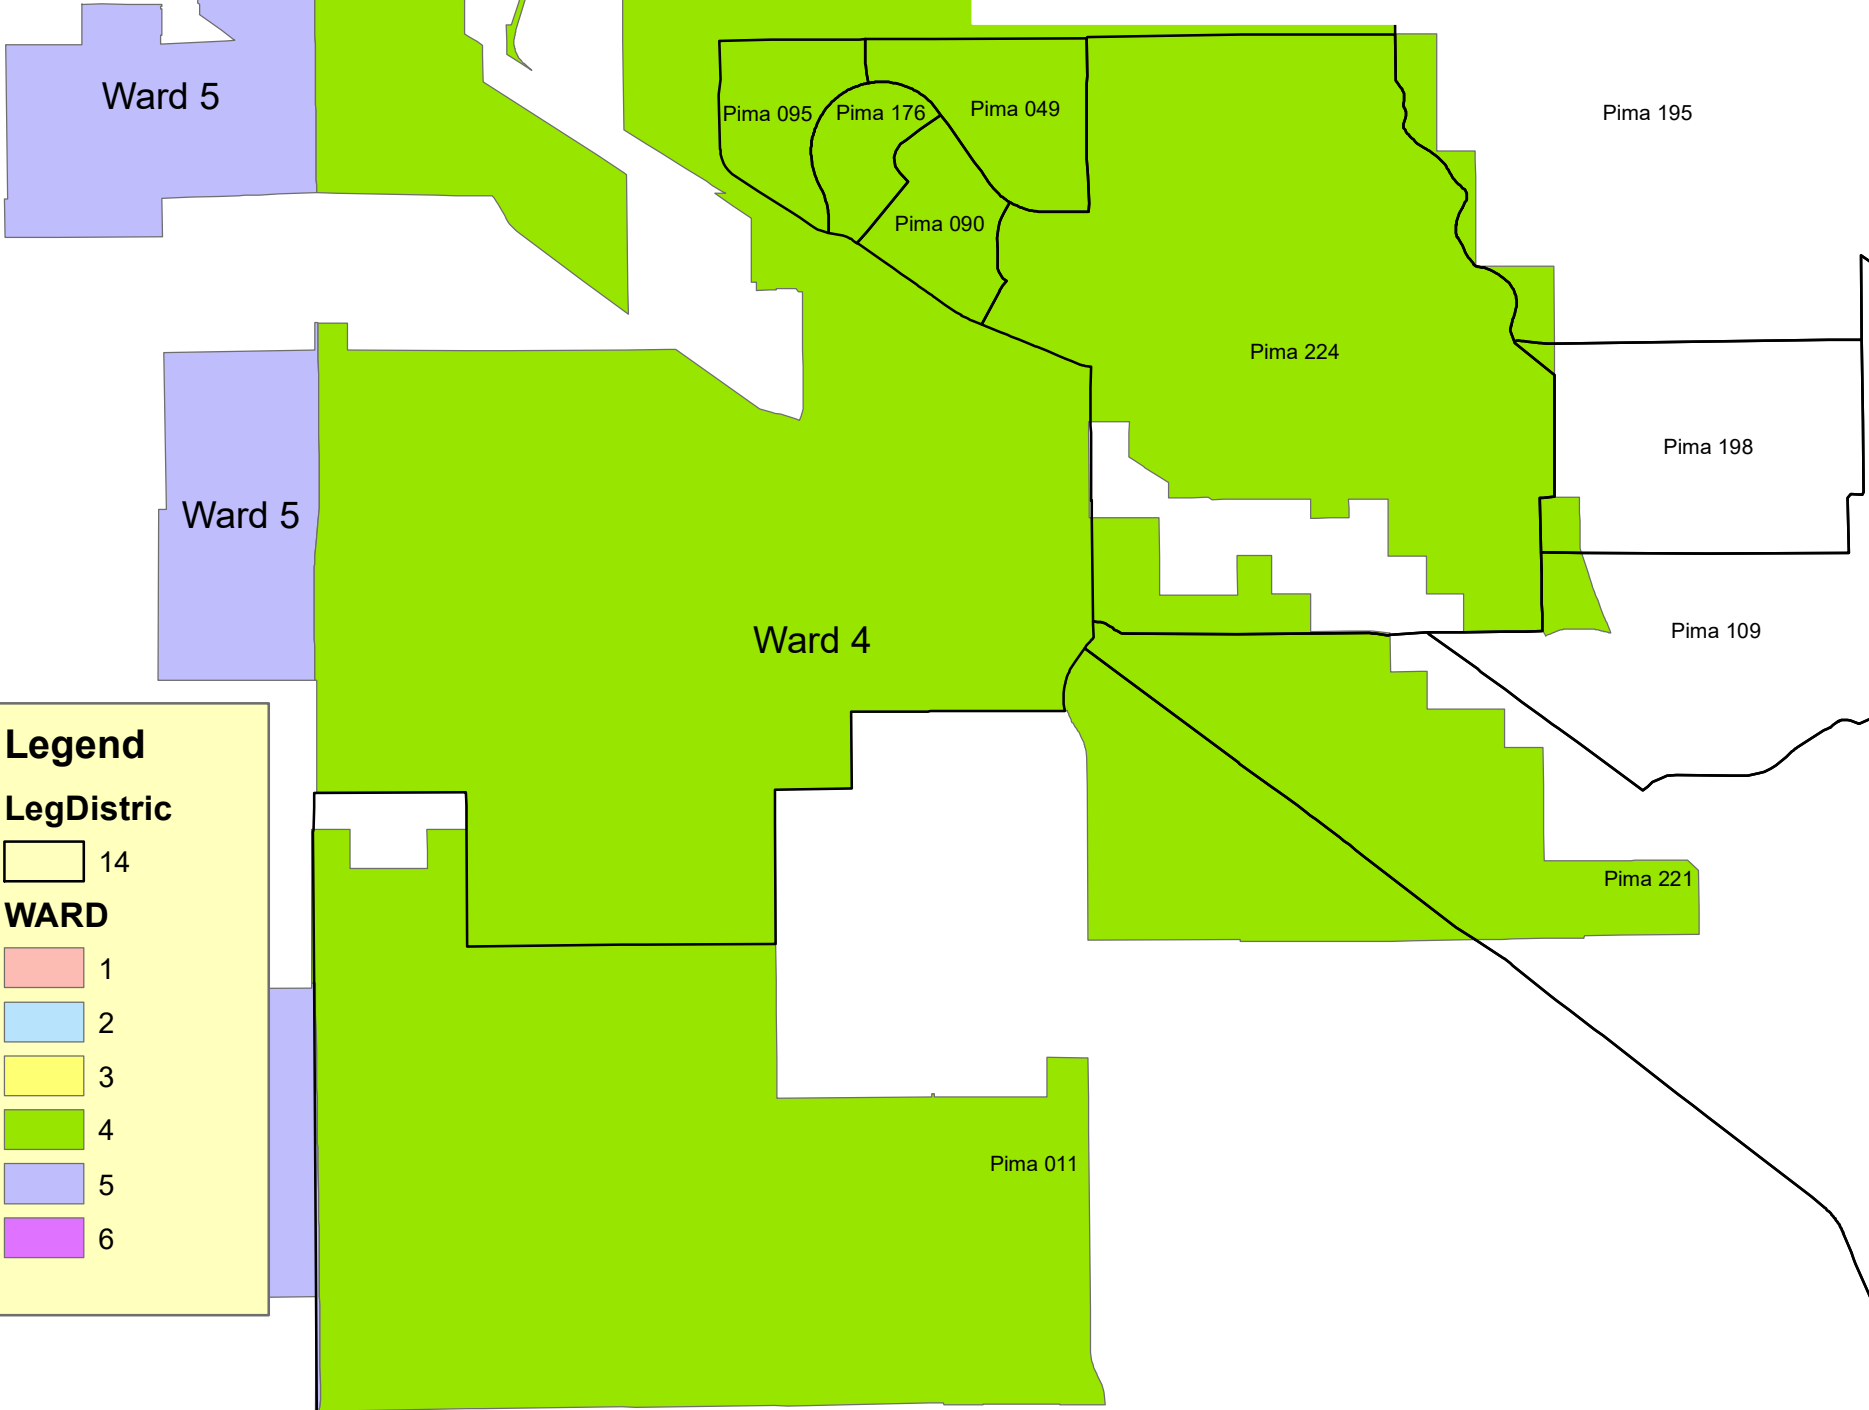

LD 14 AND CITY WARDS

Legend

LegDistrict

14

WARD

- 1
- 2
- 3
- 4
- 5
- 6